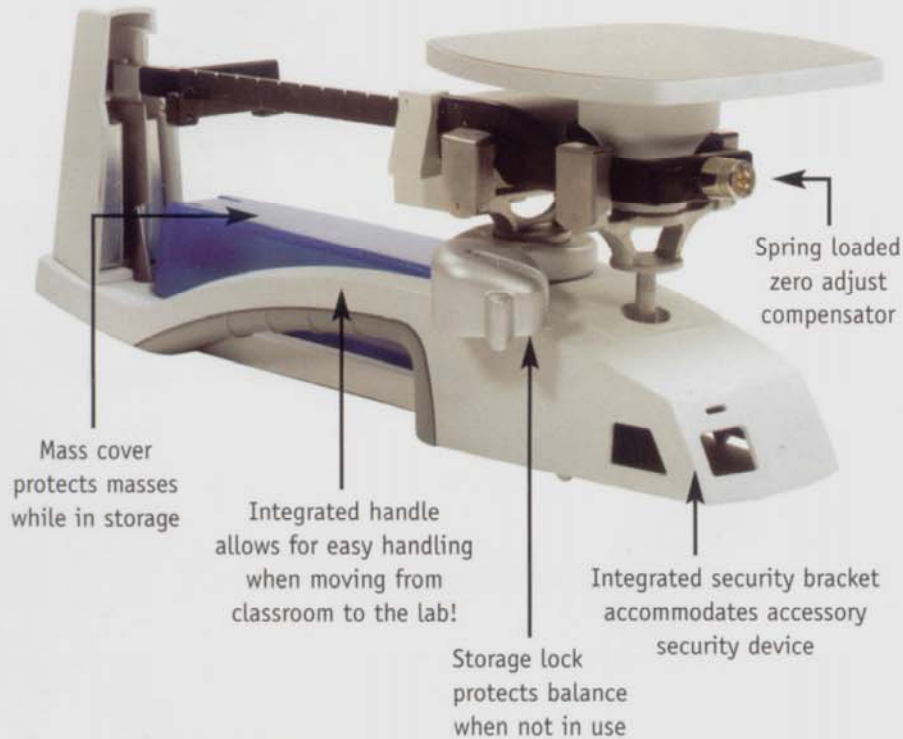

INCREDIBLE 10 YEAR WARRANTY!

Cat. No. 1004030A

3 masses included with balance

Rod & Clamp
accessory for
specific gravity
experiment

Mass cover
protects masses
while in storage

Integrated handle
allows for easy handling
when moving from
classroom to the lab!

Storage lock
protects balance
when not in use

Spring loaded
zero adjust
compensator

Integrated security bracket
accommodates accessory
security device

Security Device
accessory