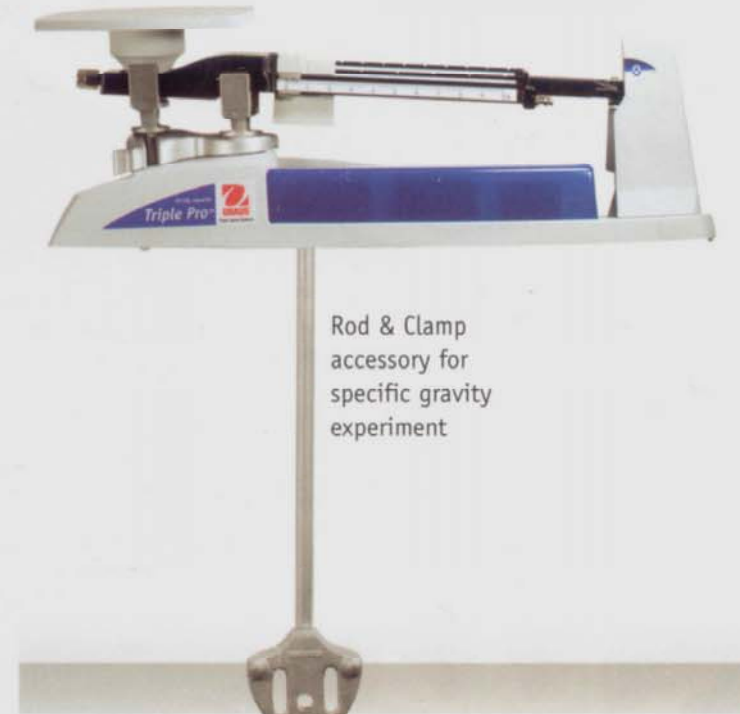

INCREDIBLE 10 YEAR WARRANTY!

Cat. No. 1004030A

3 masses included with balance

Rod & Clamp
accessory for
specific gravity
experiment

Mass cover
protects masses
while in storage

Integrated handle
allows for easy handling
when moving from
classroom to the lab!

Storage lock
protects balance
when not in use

Spring loaded
zero adjust
compensator

Integrated security bracket
accommodates accessory
security device

Security Device
accessory