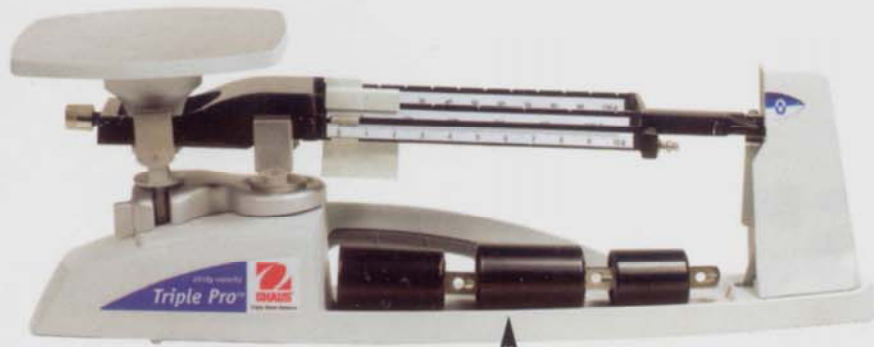

INCREDIBLE 10 YEAR WARRANTY!

Cat. No. 1004030A

3 masses included with balance

Rod & Clamp
accessory for
specific gravity
experiment

Mass cover
protects masses
while in storage

Integrated handle
allows for easy handling
when moving from
classroom to the lab!

Storage lock
protects balance
when not in use

Spring loaded
zero adjust
compensator

Integrated security bracket
accommodates accessory
security device

Security Device
accessory