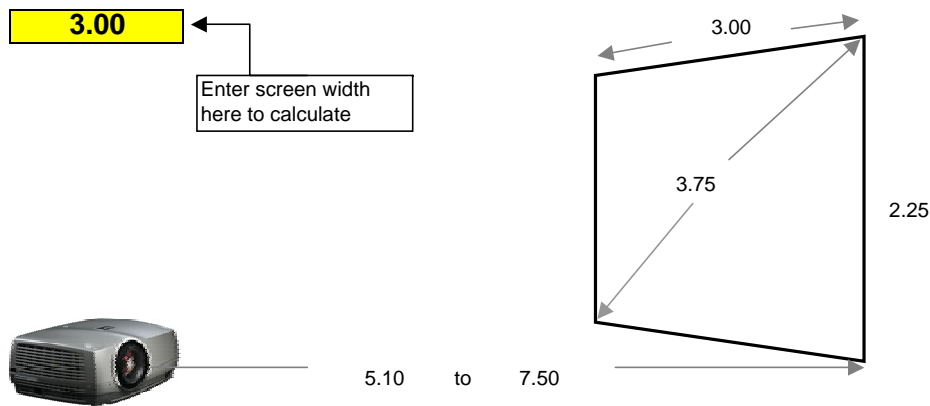

Calculate based on Image Width

Standard Zoom Lens

Please note: all measures given within +/- 5%