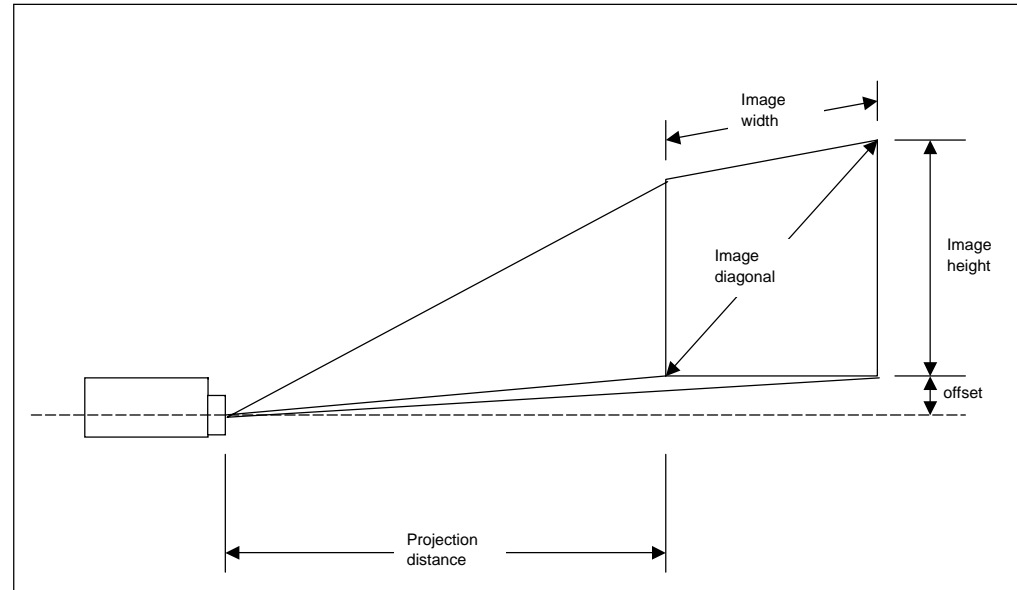

F1+ SXGA+, 4:3 aspect ratio				F1+ XGA and evo+, 4:3 aspect ratio			
		1.70 - 2.20 : 1 (dist : width)				2.22 - 2.80 : 1 (dist : width)			
dist (m)	zoom	Height	Width	Diagonal	Offset	Height	Width	Diagonal	Offset
1.5	wide	0.66	0.88	1.10	0.053	0.51	0.68	0.85	0.066
	tele	0.51	0.68	0.85	0.041	0.40	0.54	0.67	0.052
2	wide	0.88	1.18	1.47	0.071	0.68	0.91	1.14	0.089
	tele	0.68	0.91	1.14	0.055	0.54	0.71	0.89	0.070
3	wide	1.32	1.76	2.21	0.106	1.02	1.36	1.70	0.133
	tele	1.02	1.36	1.70	0.082	0.80	1.07	1.34	0.104
4	wide	1.76	2.35	2.94	0.141	1.36	1.82	2.27	0.177
	tele	1.36	1.82	2.27	0.109	1.07	1.43	1.79	0.139
5	wide	2.21	2.94	3.68	0.176	1.70	2.27	2.84	0.222
	tele	1.70	2.27	2.84	0.136	1.34	1.79	2.23	0.174
6	wide	2.65	3.53	4.41	0.212	2.05	2.73	3.41	0.266
	tele	2.05	2.73	3.41	0.164	1.61	2.14	2.68	0.209
7	wide	3.09	4.12	5.15	0.247	2.39	3.18	3.98	0.310
	tele	2.39	3.18	3.98	0.191	1.88	2.50	3.13	0.244
8	wide	3.53	4.71	5.88	0.282	2.73	3.64	4.55	0.355
	tele	2.73	3.64	4.55	0.218	2.14	2.86	3.57	0.279
10	wide	4.41	5.88	7.35	0.353	3.41	4.55	5.68	0.443
	tele	3.41	4.55	5.68	0.273	2.68	3.57	4.46	0.348
5	wide	2.21	2.94	3.68	0.176	1.70	2.27	2.84	0.22
	tele	1.70	2.27	2.84	0.136	1.34	1.79	2.23	0.174

4:3			4:3		
Wide	Tele	Diagonal ratio	Wide	Tele	Diagonal ratio
1.70	2.20	1.25	2.20	2.80	1.25

Please note: all measures given within +/- 5% accuracy.

Enter distance here to calculate screen sizes.

	Std lens	F1SX+	EVO/F1XGA	Wide	F1SX+	EVO/F1XGA
INPUT	m	m				
Screen Width	2.00	2.00		2.00	2.00	
OUTPUTS						
Screen Height	1.50	1.50		1.50	1.50	
Screen Diagonal	2.50	2.50		2.50	2.50	
Short throw dist	3.40	4.40		2.00	2.56	
Long throw dist.	4.40	5.60				
Screen Offset	0.120	0.195		0.120	0.195