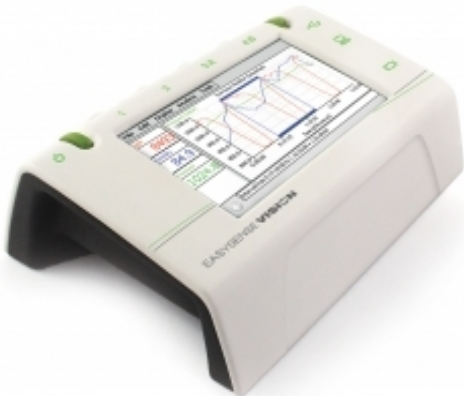

Ph: +61 2 9651 3033
Fax: +61 2 96512031
Web: www.serrata.com.au
ABN: 84 300 358 154

Serrata Pty Limited

235A New Line Rd
Cnr Sebastian Cr
Dural, NSW, 2158

Approved Supplier
SCCB Contract No. 1006
Expiry: 08/02/2013

Data Harvest Data Loggers

Data Logging is now established as the future of capturing information in all sciences in secondary schools as well as primary schools. It is important that the time is taken to purchase the right system that has been proven to have a large international market for continued support, a solid Australian supplier & easy to use, reliable software.

All government issue laptops are pre installed with the Data-Harvest Easy Sense software, Making Data-Harvest loggers the only working data logger with these laptops!

Data Harvest has won the BETT award multiple times for its products and continues to do so with the Vision data logger winning the 2011 BETT award for best digital device!

The aim of the award in this category is to reward the development of innovative and effective ICT hardware for learning and teaching in the primary, secondary and further education and skills sectors.

1113184 Vision Data Logger $595.00

EasySense VISION completely replaces the standard PC & Logger or Interface combination - a huge cost saving! (it can still be used as both a remote data logger and with a PC when required)

Able to connect with a mouse/ keyboard/ memory stick via USB

Can connect with a screen or projector via the VGA port.