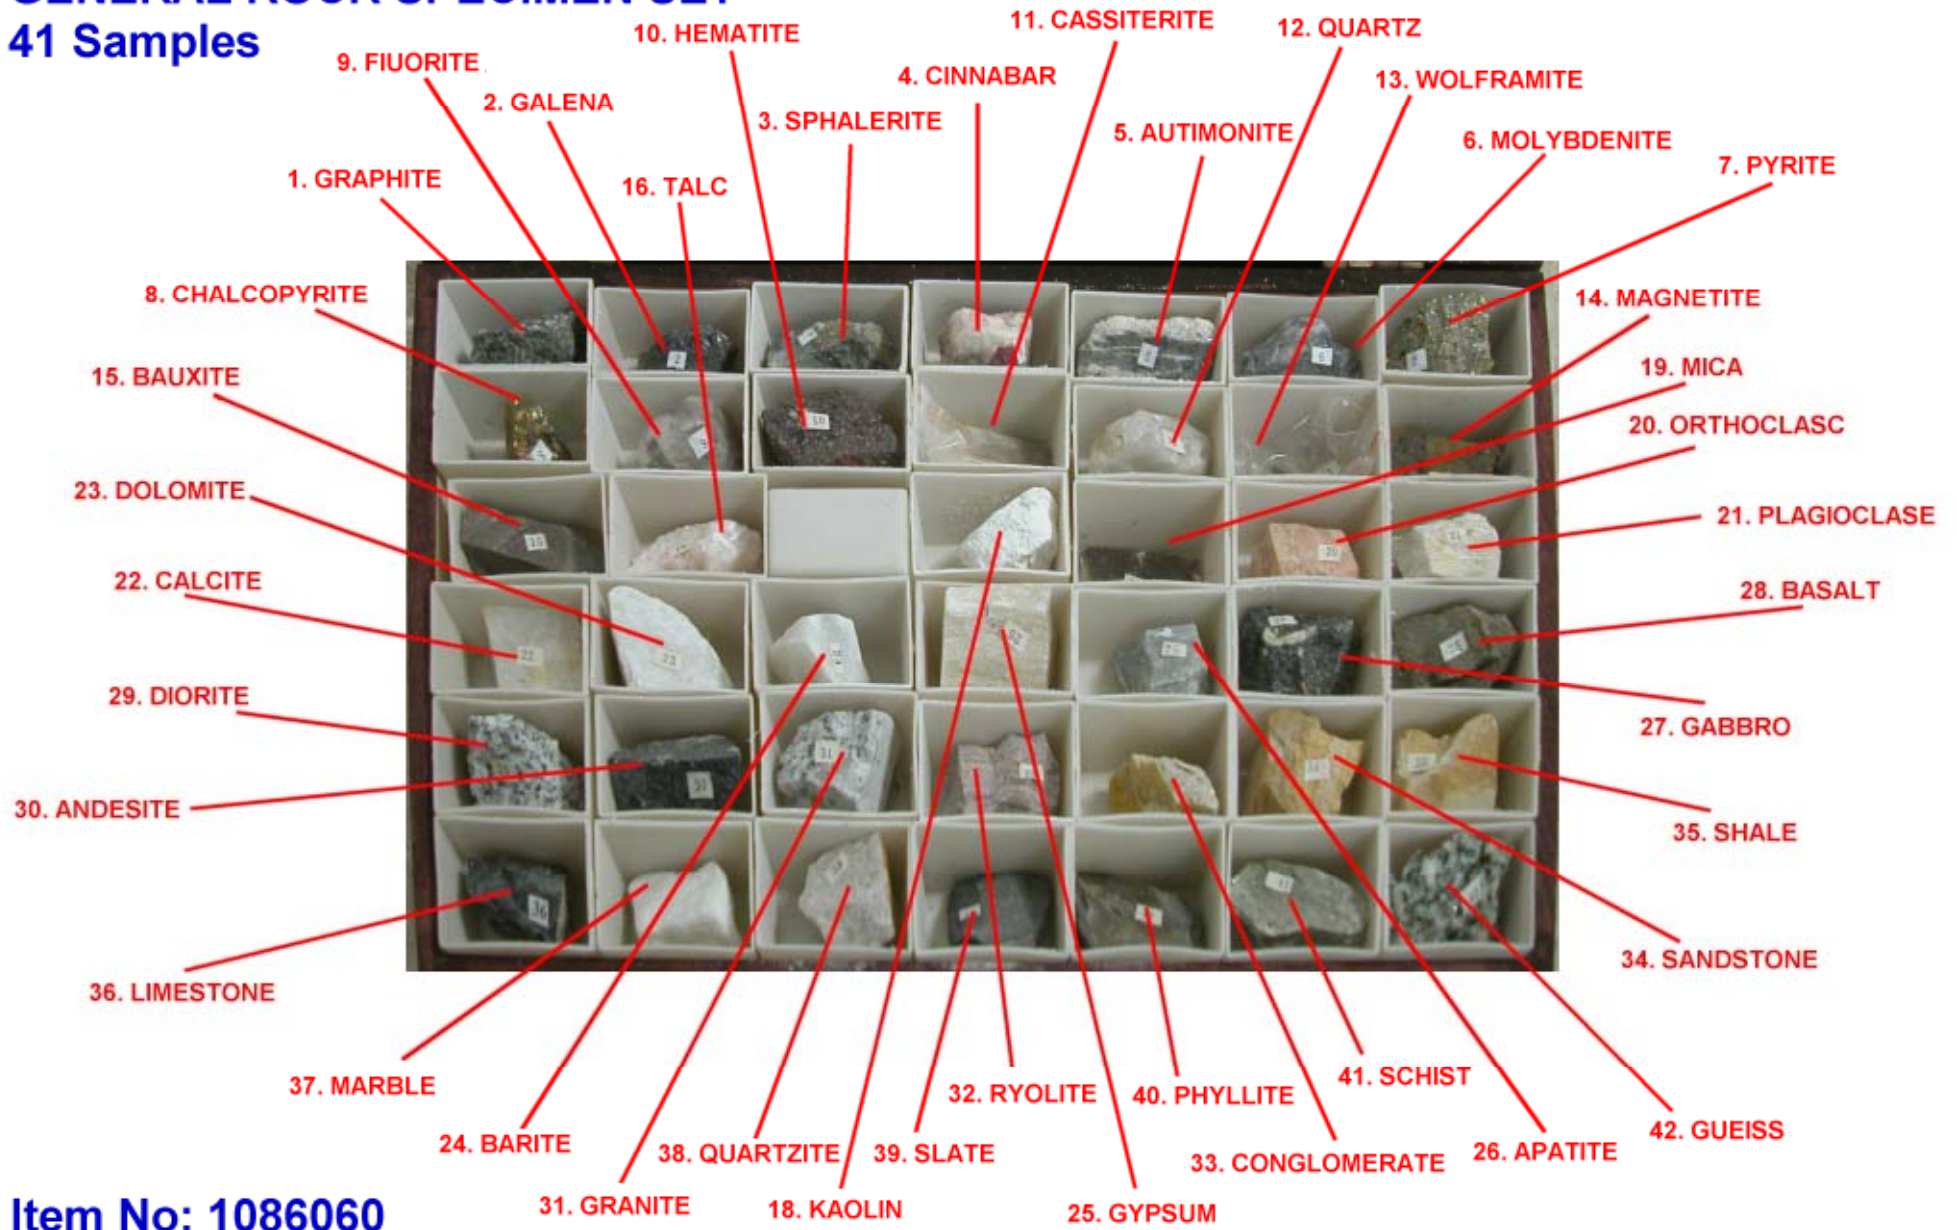

GENERAL ROCK SPECIMEN SET

41 Samples

Item No: 1086060